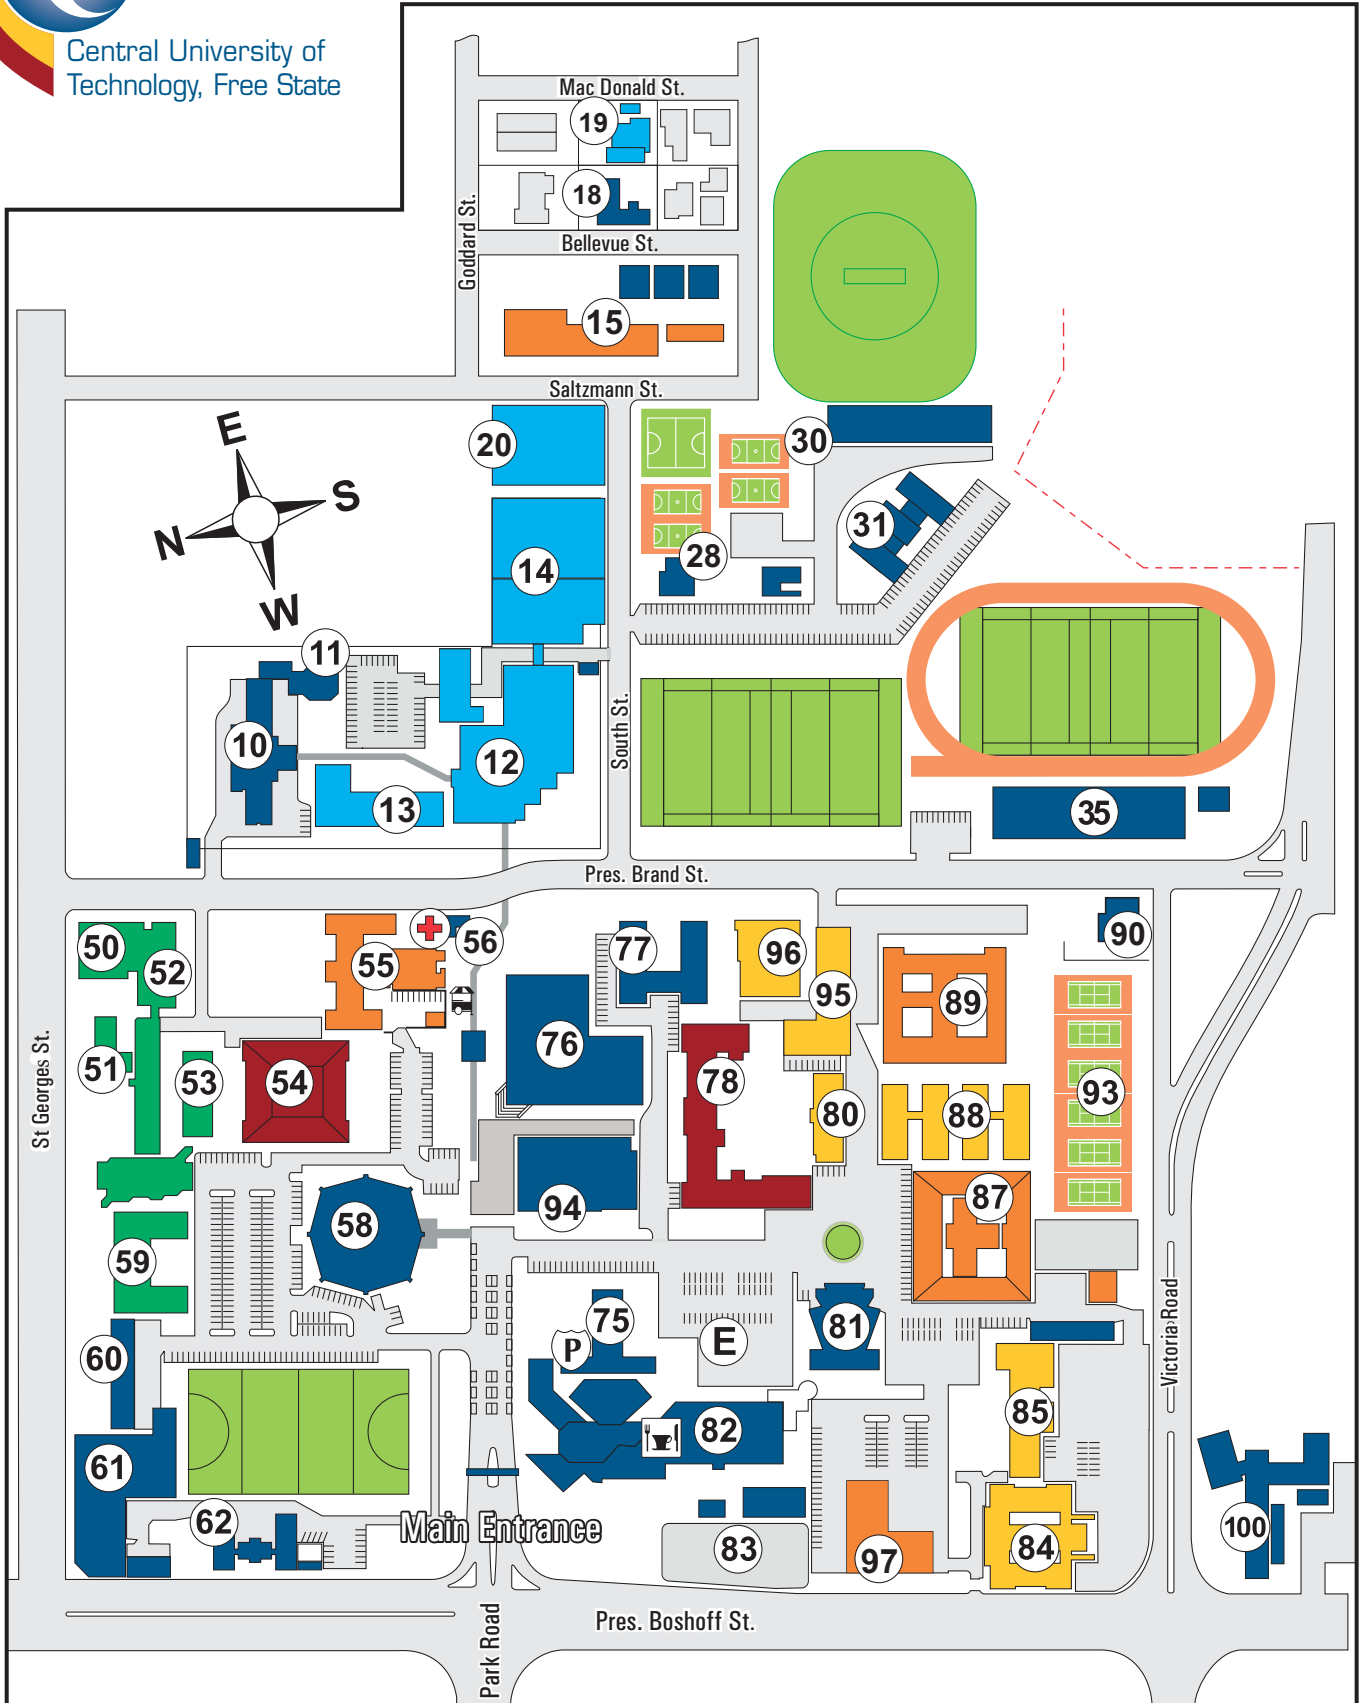

BLOEMFONTEIN CAMPUS MAP

Central University of
Technology, Free State

BLOEMFONTEIN CAMPUS BUILDINGS

-  Faculty of Engineering and Information Technology
-  Faculty of Health and Environmental Sciences
-  Faculty of Management Sciences
-  Faculty of Humanities
-  General
-  Residences

-  10 ZR Mahabane Building
-  11 Japie van Lill Auditorium
-  12 Faculty of Engineering, Built-Environment & Information Technology
-  13 Engineering Technology Building
-  14 BHP Billiton Lecture Block
-  15 Residence: Loggies
-  20 Ya Rona Building
-  28 Exchange House
-  30 Netball / Mini Hockey Astro
Cricket / Soccer Clubhouse / Volleyball
-  31 Orion Office Complex
-  35 CUT Pavilion
-  50 Main Hall
-  51 Emergency Medical Care
-  52 Dirk Coetzee Building (Faculty of
Health & Environmental Sciences)
-  53 Prosperitas Auditorium
-  54 School of Tourism, Hospitality &
Sport
-  55 Residence: Welgemoed
-  56 Medical Clinic
-  58 Boet Troskie Hall
-  59 Ellen Kuzwayo Building
-  60 Maintenance / Central Deliveries
-  61 Vehicle Park
-  62 Community Engagement /
International Offices
-  75 Gym Hall / Idea Generator
-  76 Bethuel Setai Library and Information Services
Building
-  77 Centre for e-Learning &
Educational Technology
-  78 Petrus Molemela Building
-  80 Humanitas Office Complex
-  81 Artec Hall
-  82 Lapeng Student Centre
Wellness Centre
-  83 Filling Station & ABSA ATM
-  84 Artis
-  85 Amoenitas
-  87 Residence: Eendrag
-  88 Kamelia Annex (Jewellery School)
-  89 Residence: Technikon
-  90 Dental Assisting & Maxillofacial Laboratories
-  93 Tennis / Basketball
-  94 Student Academic Support Centre
-  95 Tataisong Building
-  96 Kopanong Building
-  97 Residence: Graduandi House
-  100 Science Park
-  18 Estates and Infrastructure Offices
-  19 SAMTI Incubator Workshop

Cafeteria / ATM

Noticeboards

Vending Gazebos

Campus Doctor / Clinic

Protection Services: Charge
Office