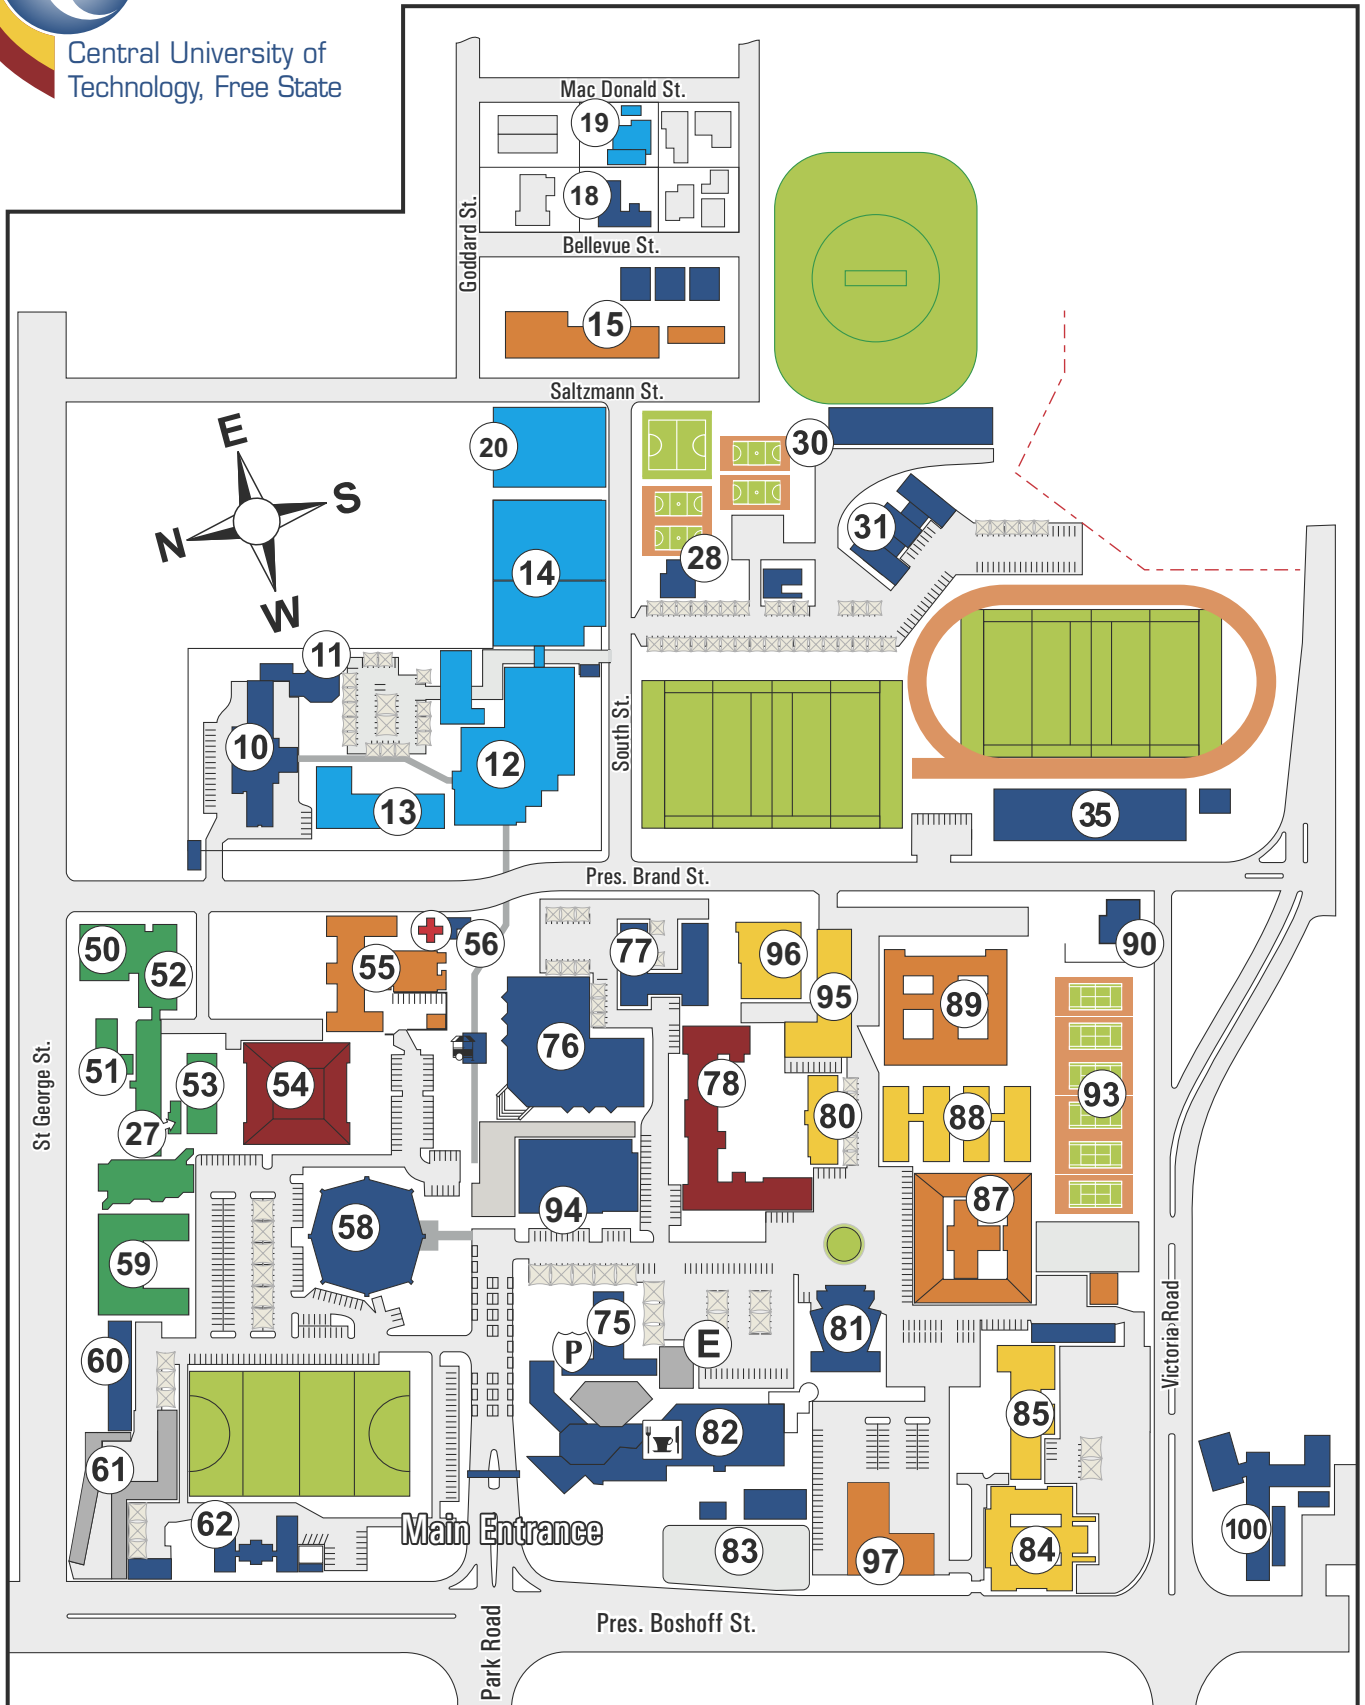

BLOEMFONTEIN CAMPUS MAP

Central University of
Technology, Free State

BLOEMFONTEIN CAMPUS BUILDINGS

-  Faculty of Engineering, Built-Environment & Information Technology
 -  Faculty of Health and Environmental Sciences
 -  Faculty of Management Sciences
 -  Faculty of Humanities
 -  General
 -  Residences
-

-  10 ZR Mahabane Building
-  11 Japie van Lill Auditorium
-  12 Faculty of Engineering, Built-Environment & Information Technology
-  13 Engineering Technology Building
-  14 BHP Billiton Lecture Block
-  15 Residence: Loggies
-  18 Estates and Infrastructure Offices
-  19 Workshop
-  20 Ya Rona Building
-  27 Product Development Lab
-  28 Exchange House
-  30 Netball / Mini Hockey Astro
Cricket / Soccer Clubhouse / Volleyball
-  31 Orion Office Complex
-  35 CUT Pavillion
-  50 Main Hall
-  51 Emergency Medical Care
-  52 Dirk Coetzee Building (Faculty of
Health & Environmental Sciences)
-  53 Prosperitas Auditorium
-  54 School of Tourism, Hospitality &
Sport
-  55 Residence: Welgemoed
-  56 Medical Clinic
-  58 Boet Troskie Hall
-  59 Ellen Kuzwayo Building
-  60 Maintenance / Central Deliveries
-  61 Vehicle Park
-  62 Community Engagement /
International Offices
-  75 Gym Hall / Idea Generator
-  76 Bethuel Setai Library and Information Services
Building
-  77 Centre for e-Learning &
Educational Technology
-  78 Petrus Molemela Building
-  80 Humanitas Office Complex
-  81 Artec Hall
-  82 Lapeng Student Centre
Wellness Centre
- 83 Filling Station & ABSA ATM
-  84 Artis
-  85 Amoenitas
-  87 Residence: Eendrag
-  88 Kamelia Annex (Jewellery School)
-  89 Residence: Technikon
-  90 Dental Assisting & Maxillofacial Laboratories
- 93 Tennis / Basketball
-  94 Student Academic Support Centre
-  95 Tataisong Building
-  96 Kopanong Building
-  97 Residence: Graduandi House
-  100 Science Park
-  82 Cafeteria / ATM
-  Vending Gazebos
-  Campus Doctor / Clinic
-  Protection Services: Charge Office